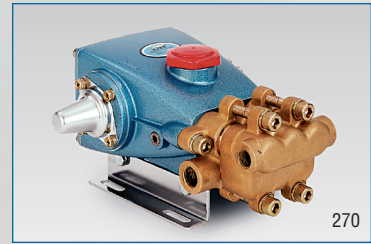

Ultra-Dependable Mid-Size Industrial Pumps

Legendary
Reliability

3 AND 5 FRAME TRIPLEX PLUNGER PUMP SELECTION