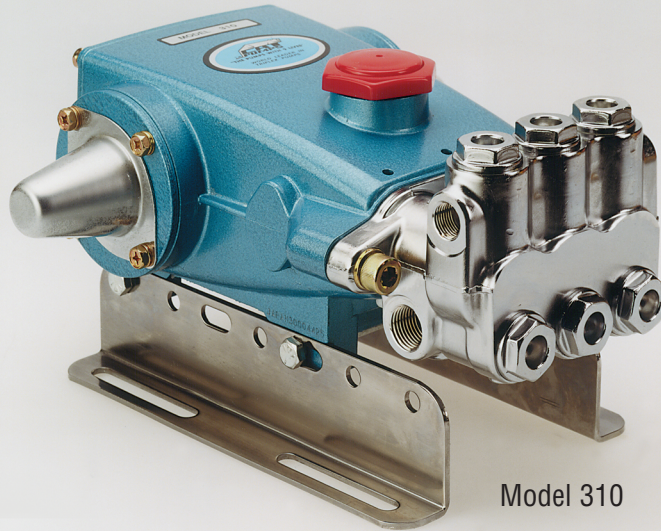

Ultra-Dependable Mid-Size Industrial Pumps

Legendary
Reliability

Model 310