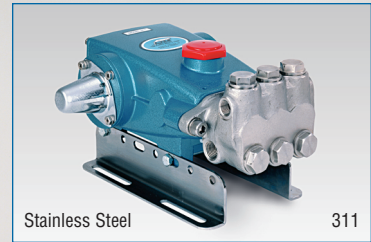

Ultra-Dependable Mid-Size Industrial Pumps

Legendary
Reliability

Model 310

270

Stainless Steel

311

45G1

3 AND 5 FRAME TRIPLEX PLUNGER PUMP SELECTION