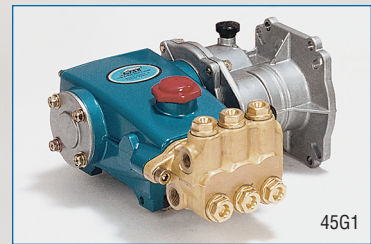

Stainless Steel

311

45G1

3 AND 5 FRAME TRIPLEX PLUNGER PUMP SELECTION

PUMP MODEL	Flow GPM (L/M)	Pressure PSI (BAR)	Manifold Material	Horsepower HP (kW)	RPM	Drive Type
3 Frame + Alternate performance rating.						
230	2.3 (8.7)	100 to 1500 (7 to 105)	Brass	2.4 (1.8)	1725	Belt/Direct
231	2.3 (8.7)	100 to 1500 (7 to 105)	SS	2.4 (1.8)	1725	Belt/Direct
237	2.3 (8.7)	100 to 1500 (7 to 105)	NAB	2.4 (1.8)	1725	Belt/Direct
240	3.6 (13.6)	100 to 1200 (7 to 85)	Brass	3.0 (2.2)	1725	Belt/Direct
241	3.6 (13.6)	100 to 1200 (7 to 85)	SS	3.0 (2.2)	1725	Belt/Direct
247	3.6 (13.6)	100 to 1200 (7 to 85)	NAB	3.0 (2.2)	1725	Belt/Direct
270	3.5 (13.2)	100 to 1500 (7 to 105)	Brass	3.6 (2.7)	1420	Belt
270 +	4.2 (15.9)	100 to 1000 (7 to 70)	Brass	2.9 (2.1)	1725	Belt/Direct
271	3.5 (13.2)	100 to 1500 (7 to 105)	SS	3.6 (2.7)	1420	Belt
277	3.5 (13.2)	100 to 1500 (7 to 105)	NAB	3.6 (2.7)	1420	Belt
5 Frame						
310, 310S	4.0 (15.0)	100 to 2200 (7 to 155)	Brass	6.0 (4.5)	950	Belt
311	4.0 (15.0)	100 to 2200 (7 to 155)	SSL	6.0 (4.5)	950	Belt
317	4.0 (15.0)	100 to 2200 (7 to 155)	NAB	6.0 (4.5)	950	Belt
340, 340S	4.0 (15.0)	100 to 1800 (7 to 125)	Brass	5.0 (3.7)	1725	Belt/Direct
341	4.0 (15.0)	100 to 1800 (7 to 125)	SSL	5.0 (3.7)	1725	Belt/Direct
347	4.0 (15.0)	100 to 1800 (7 to 125)	NAB	5.0 (3.7)	1725	Belt/Direct
350, 350S	5.0 (19.0)	100 to 1500 (7 to 105)	Brass	5.1 (3.8)	1725	Belt/Direct
351	5.0 (19.0)	100 to 1500 (7 to 105)	SSL	5.1 (3.8)	1725	Belt/Direct
357	5.0 (19.0)	100 to 1500 (7 to 105)	NAB	5.1 (3.8)	1725	Belt/Direct
5 Frame - Single Shaft						
31	4.0 (15.0)	100 to 2200 (7 to 155)	Brass	6.0 (4.5)	950	Belt
34	4.0 (15.0)	100 to 1800 (7 to 125)	Brass	5.0 (3.7)	1725	Belt/Direct
34G1	4.0 (15.0)	100 to 2000 (7 to 140)	Brass	5.5 (4.1)	3515	Gearbox
35	5.0 (19.0)	100 to 1500 (7 to 105)	Brass	5.1 (3.8)	1725	Belt/Direct
35G1, 35G118	5.0 (19.0)	100 to 1500 (7 to 105)	Brass	5.1 (3.8)	3515	Gearbox
45	4.5 (17.0)	100 to 3500 (7 to 245)	Brass	10.8 (8.0)	1645	Belt
45G1, 45G118	4.5 (17.0)	100 to 3500 (7 to 245)	Brass	10.8 (8.0)	3353	Gearbox

Detailed Data Sheets are available for each model at www.catpumps.com/data-sheets/pump-parts-lists.